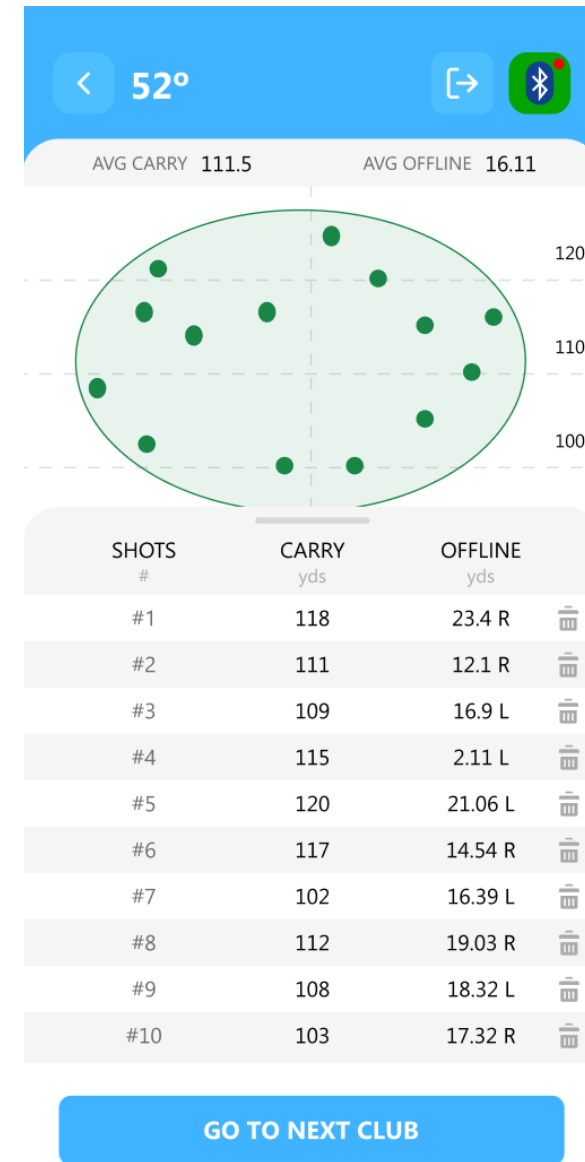

Steps to Create a MyBag Profile

1. Once in MyBag press on "ADD CLUB"

2. From the MyBag profile section of the Foresight App select clubs for your assessment.

3. Hit 3 -7 shots with each club using a Foresight Sports Launch Monitor.