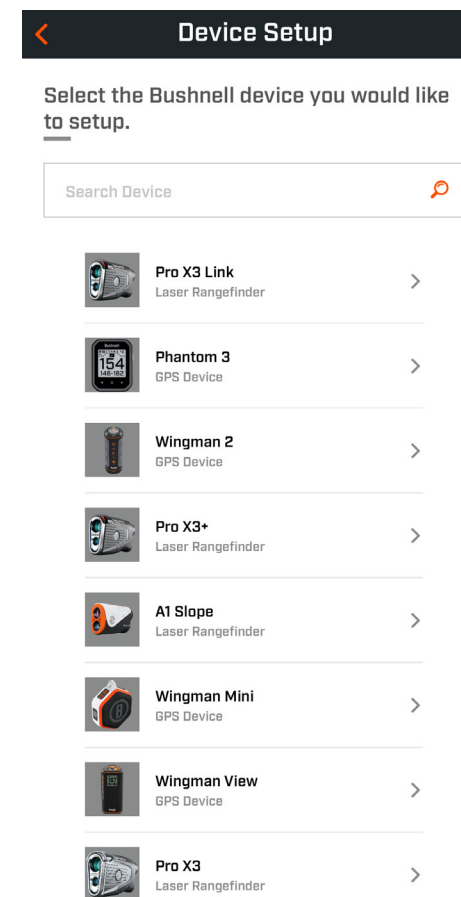

4. Complete the MyBag Assessment and view Summary.

Account Linking Process

1. After downloading the Bushnell Golf App and creating an account select MyBag from the home screen

2. Click on the screen below to link your accounts

3. Enter Foresight App credentials to confirm the link

4. Allow Data Transfer between your accounts

Connecting to the Bushnell Golf App

Once the Bushnell Golf App is downloaded and installed on your phone, follow the instructions on the App in My Devices to pair your PRO X3+ LINK rangefinder.

Pro X3+ Link Device Settings

Congratulations your MyBag LINK is complete!

A status button is present that indicates if the MyBag is available and if it is up to date.

< Device Settings

 **Pro X3+**
SN#: BB403030713