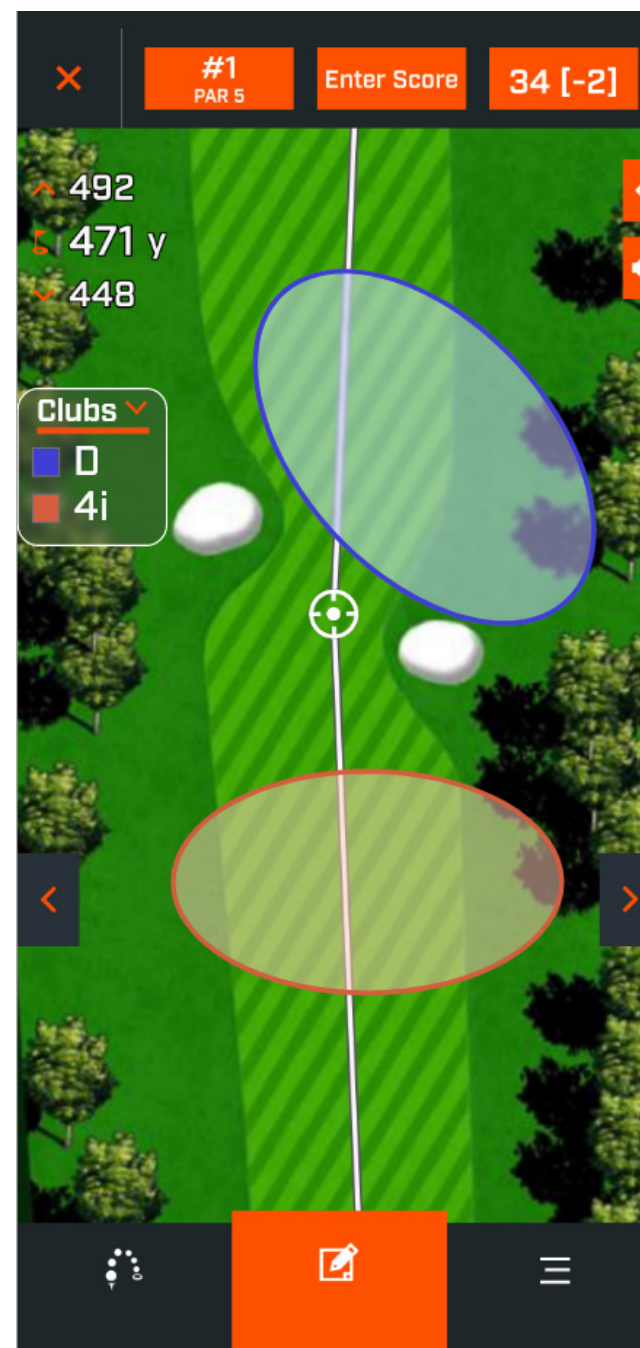

Tuesday: 84°

CLUB	CARRY yds
Dr	255
3w	245
3h	225
4i	205
5i	192
6i	180
7i	170
8i	155
9i	135
PW	125
GW	115
54	105
60	80

Friday: 56°

CLUB	CARRY yds
Dr	242
3w	233
3h	213
4i	194
5i	182
6i	171
7i	162
8i	147
9i	128
PW	119
GW	109
54	100
60	76

Bushnell Golf App

Hole View

Get Club Recommendations and Dispersion Ellipses overlaid on the hole view.

This feature allows the golfer to use their MyBag assessment data to help make decisions on the course.

Dispersions are shown relative to the layup point. As you move the target point the dispersions will move to match the new target line.

As you move the target point your dispersions move dynamically from the starting point the dispersions will dynamically show or hide based on their proximity to the target point.