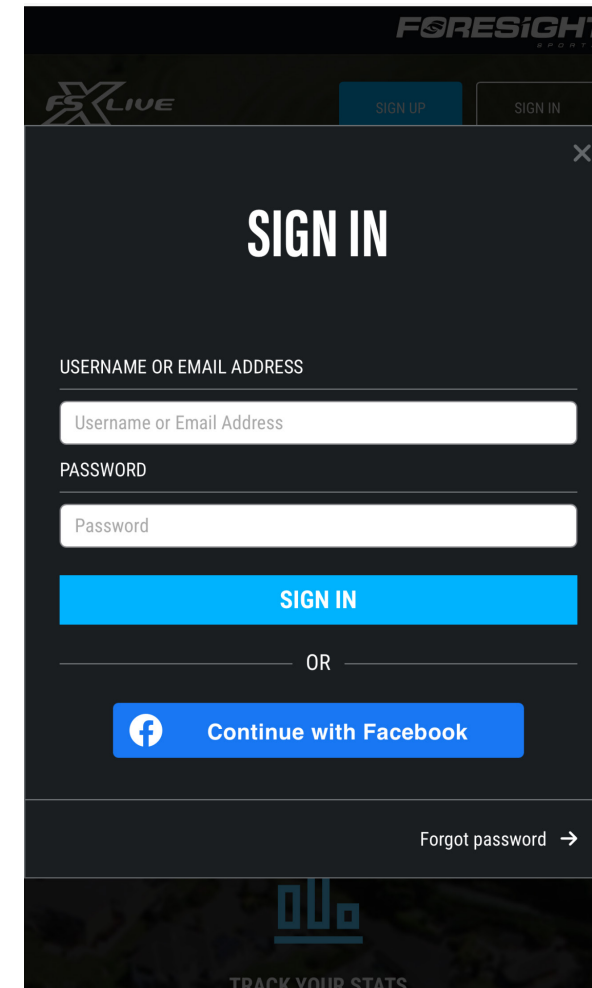

4. Complete the MyBag Assessment and view Summary.

Account Linking Process

1. After downloading the Bushnell Golf App and creating an account select MyBag from the home screen

2. Click on the screen below to link your accounts

3. Enter Foresight App credentials to confirm the link

4. Allow Data Transfer between your accounts

Connecting to the Bushnell Golf App

Once the Bushnell Golf App is downloaded and installed on your phone, follow the instructions on the App in My Devices to pair your PRO X3+ LINK rangefinder.