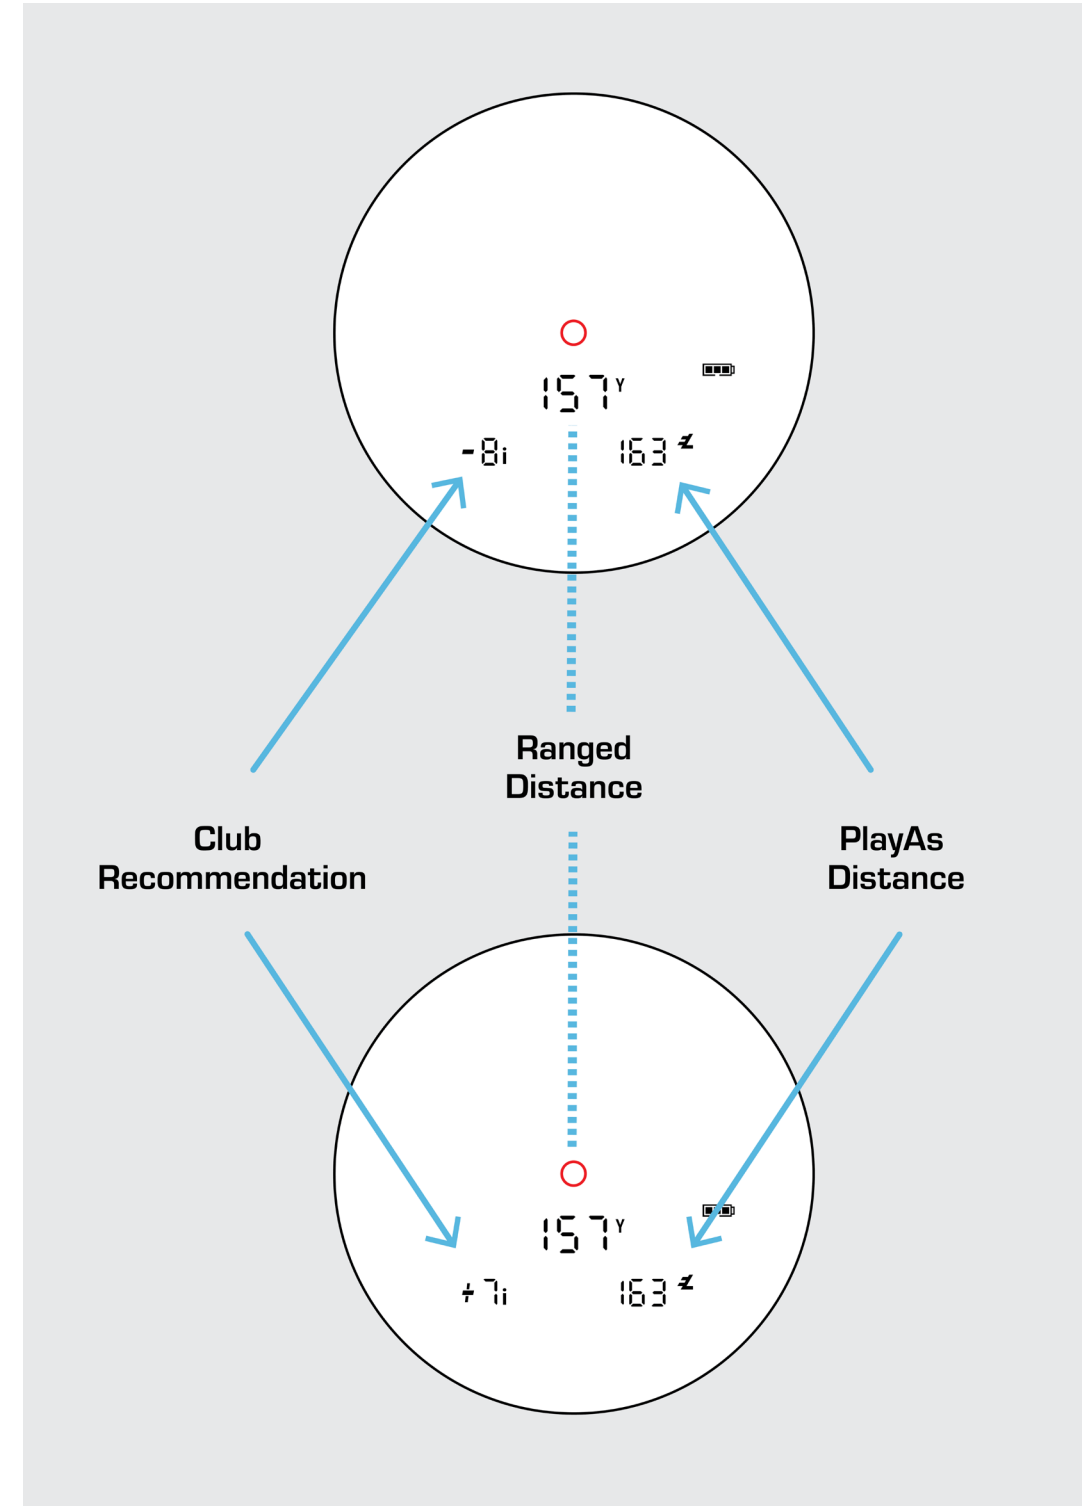

Pro X3+ LINK

Example Screen

When a distance is ranged, the Pro X3+ Link reports the ranged distance and the personalized PlayAs distance and recommends up to two clubs.

Example: The personalized PlayAs is 163 yards. The EL icon is showing, indicating that the PlayAs value is Elements-compensated. In this example, the club recommendation will show two clubs:

-8i indicates that the recommended club yardage short of the 157 ranged distance is the 8i.

+7i indicates that the recommended club yardage longer than the ranged distance is the 7i.

The -8i and +7i will toggle back and forth.