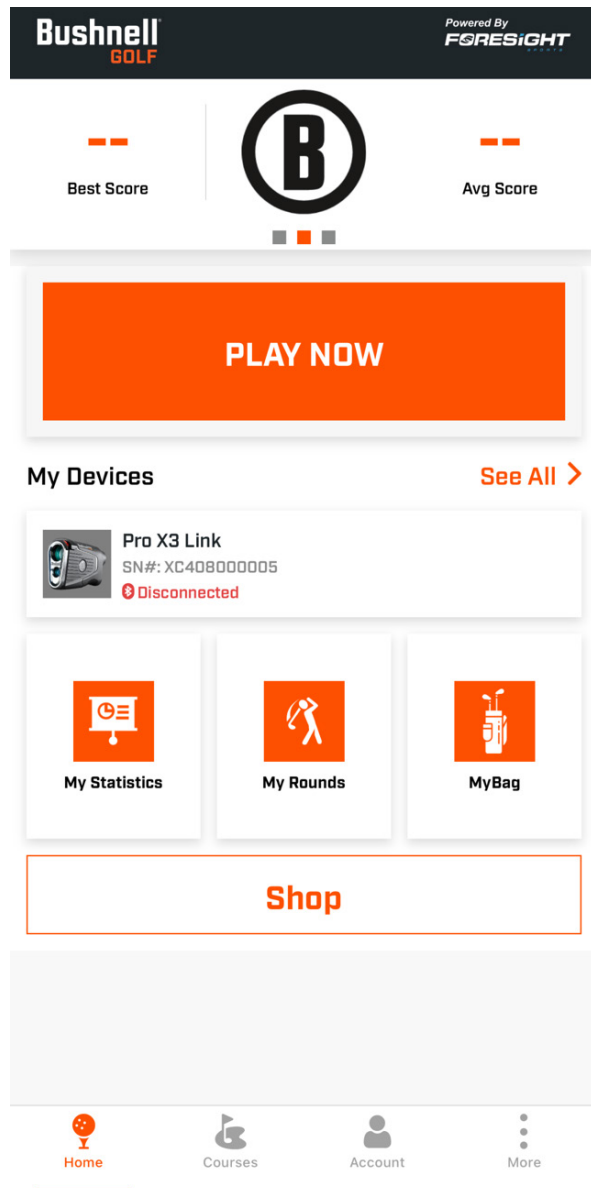

1. After downloading the Bushnell Golf App and creating an account select MyBag from the home screen