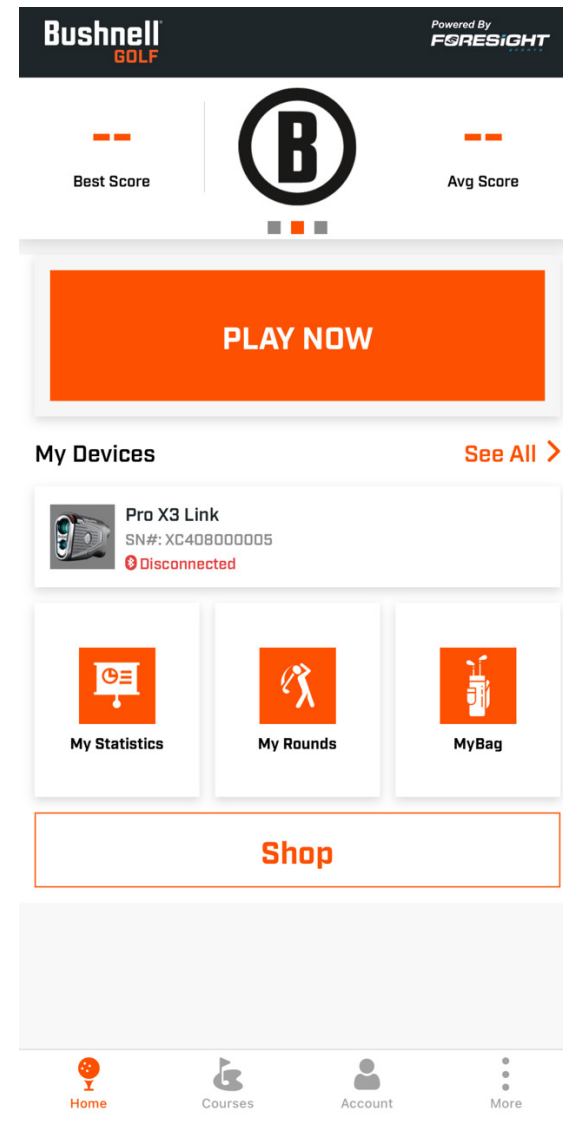

4. Complete the MyBag Assessment and view Summary.

Account Linking Process

1. After downloading the Bushnell Golf App and creating an account select MyBag from the home screen

2. Click on the screen below to link your accounts

3. Enter Foresight App credentials to confirm the link

4. Allow Data Transfer between your accounts

Connecting to the Bushnell Golf App

Once the Bushnell Golf App is downloaded and installed on your phone, follow the instructions on the App in My Devices to pair your PRO X3+ LINK rangefinder.