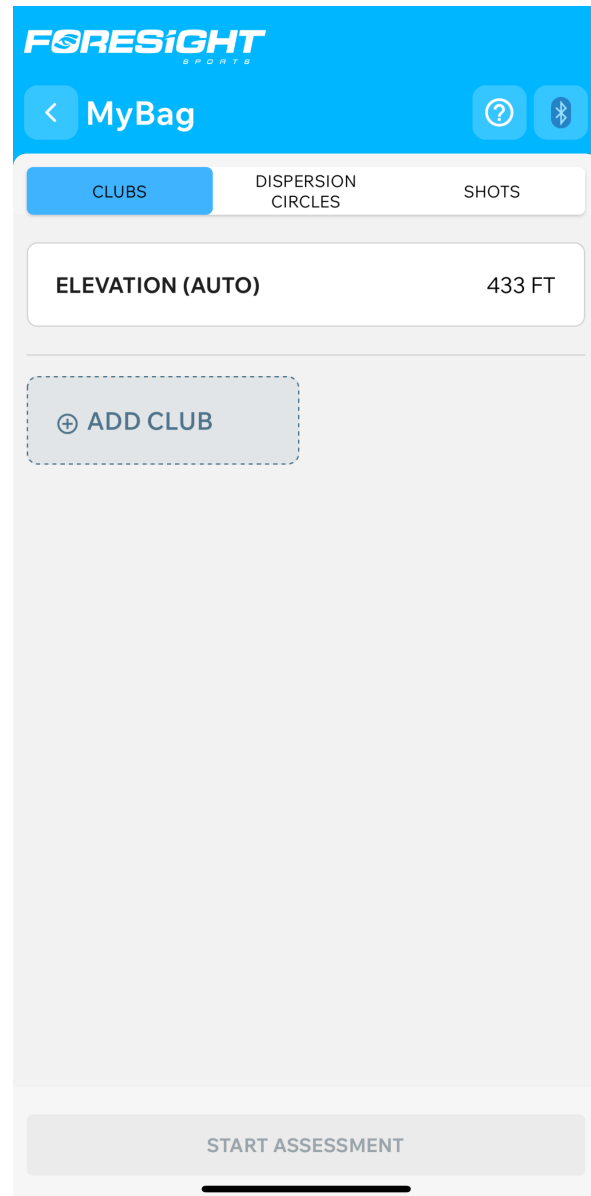

Scan the code
to download the
Bushnell Golf
Mobile App and
register your Pro
X3 Link Laser
Rangefinder.

Create MyBag Profile in the Foresight App

Once you have downloaded the Foresight App select MyBag from the homepage to create a MyBag profile.

Steps to Create a MyBag Profile

1. Once in MyBag press on "ADD CLUB"

2. From the MyBag profile section of the Foresight App select clubs for your assessment.

3. Hit 3 -7 shots with each club using a Foresight Sports Launch Monitor.