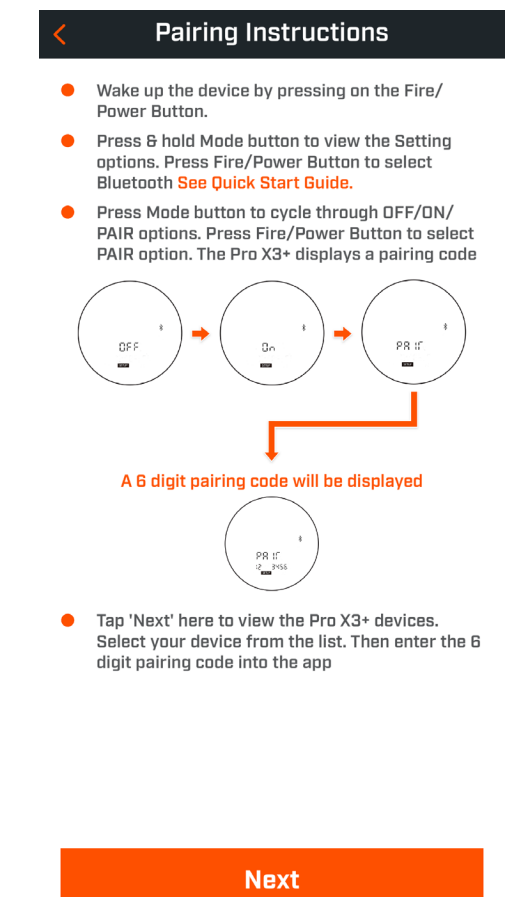

4. Complete the MyBag Assessment and view Summary.

Account Linking Process

1. After downloading the Bushnell Golf App and creating an account select MyBag from the home screen

2. Click on the screen below to link your accounts

3. Enter Foresight App credentials to confirm the link

4. Allow Data Transfer between your accounts

Connecting to the Bushnell Golf App

Once the Bushnell Golf App is downloaded and installed on your phone, follow the instructions on the App in My Devices to pair your PRO X3+ LINK rangefinder.

Pro X3+ Link Device Settings

Congratulations your MyBag LINK is complete!

A status button is present that indicates if the MyBag is available and if it is up to date.

< Device Settings

 **Pro X3+**
SN#: BB403030713